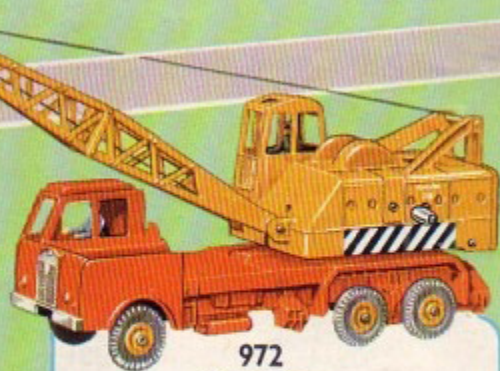

965
Euclid Rear Dump Truck
5 $\frac{3}{8}$ " — 143 mm
(Not Illustrated)

972
Coles 20-ton
Lorry Mounted Crane
9 $\frac{1}{8}$ " — 245 mm.

962
Muir Hill
Dump Truck
4 $\frac{7}{8}$ " — 108 mm.

964
Elevator
Loader
6 $\frac{1}{8}$ " — 156 mm.