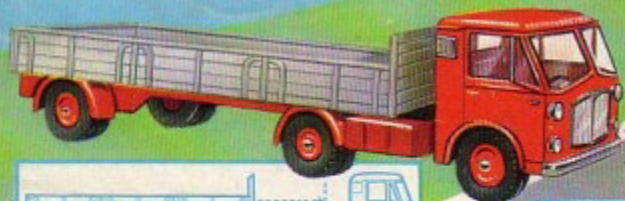

737

P.I.B. Lightning Fighter
2¾" — 56 mm.
(Wing Span)

735

Gloster Javelin
Delta Wing Fighter
3½" — 83 mm.
(Wing Span)

DINKY TOYS

710

Beechcraft S 35
Bonanza Aircraft
5½" — 133 mm. (Wing Span)

914
A.E.C.
Articulated Lorry
8 $\frac{7}{8}$ " — 210 mm.