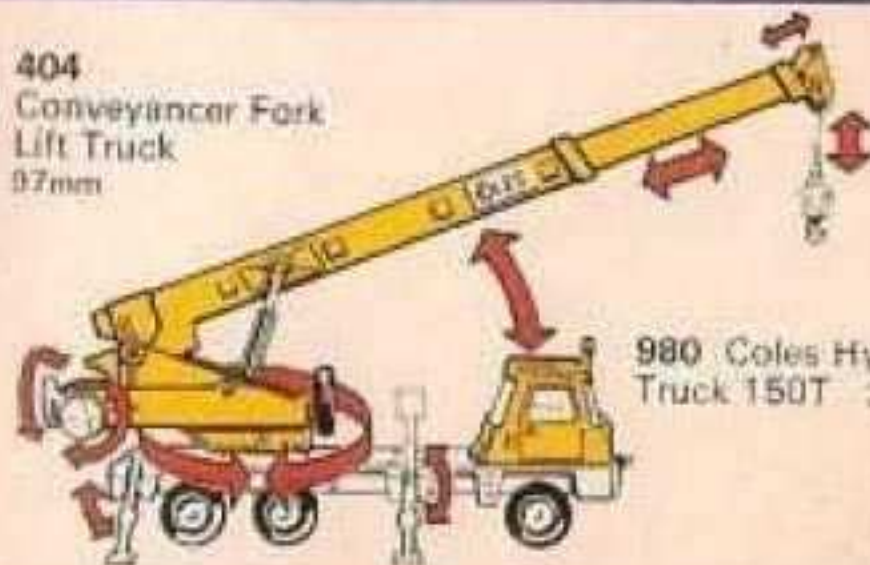

404  
Conveyor Fork  
Lift Truck  
97mm

980 Coles Hydra  
Truck 150T 210mm

967 Muir Hill Loader  
and Trencher  
163mm

279  
Avoling Barford  
Diesel Roller  
116mm

449

432

430

978