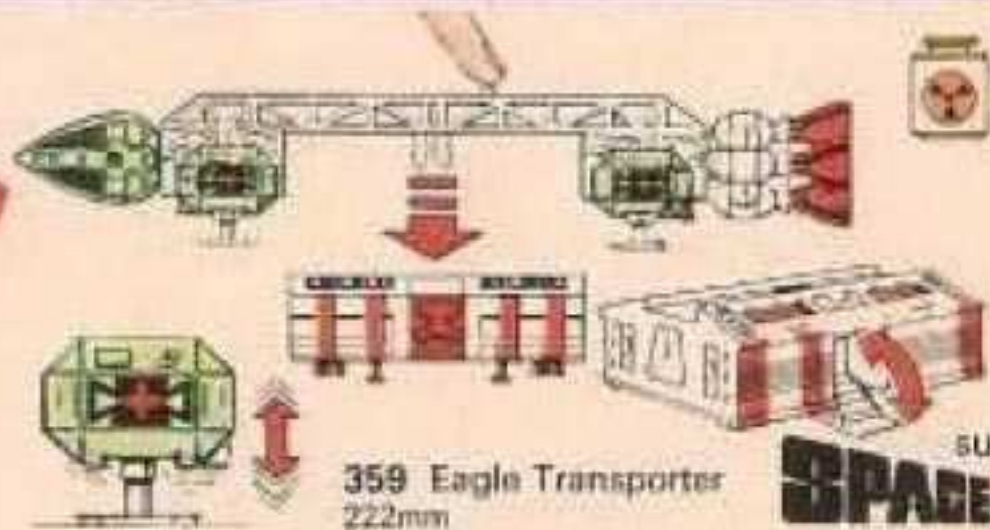

359 Eagle Transporter
222mm