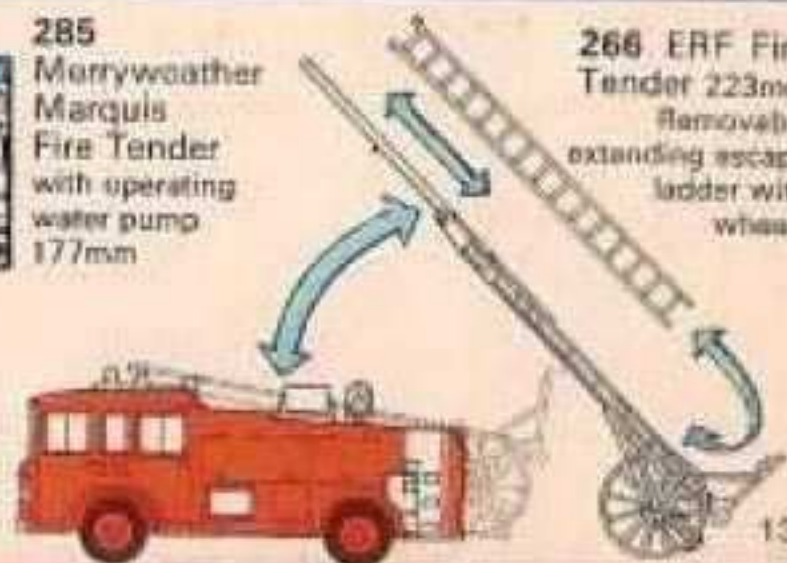

285
Merryweather
Marquis
Fire Tender
with operating
water pump
177mm

266 ERF Fire
Tender 223mm
Removable
extending escape
ladder with
wheels

282 Land Rover
Fire Appliance
119mm