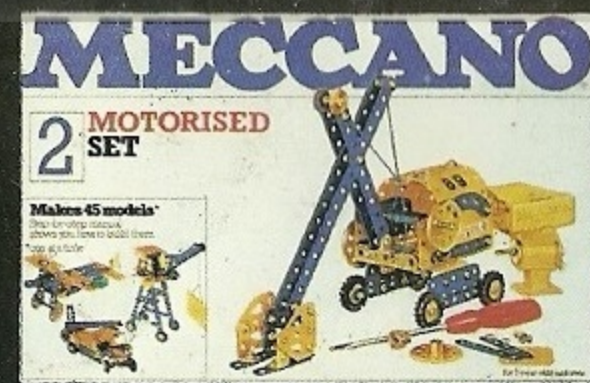

# TODAY'S MECCANO®

Everyone knows about Meccano—the durable metal construction system that can be extended and built onto, assembled and re-assembled time and time again. It has been a favourite for over 70 years, proving itself from generation to generation. Today's Meccano is all that and more!

"Today's Meccano" means action, with new motorised working models that introduce the realism and movement demanded by today's children.

Choose from the Standard Range of five sets, or for the child with a particular interest, there are the Theme Sets. And of course for the young engineering genius, there is always the coveted No. 10 Set—costing around £350.