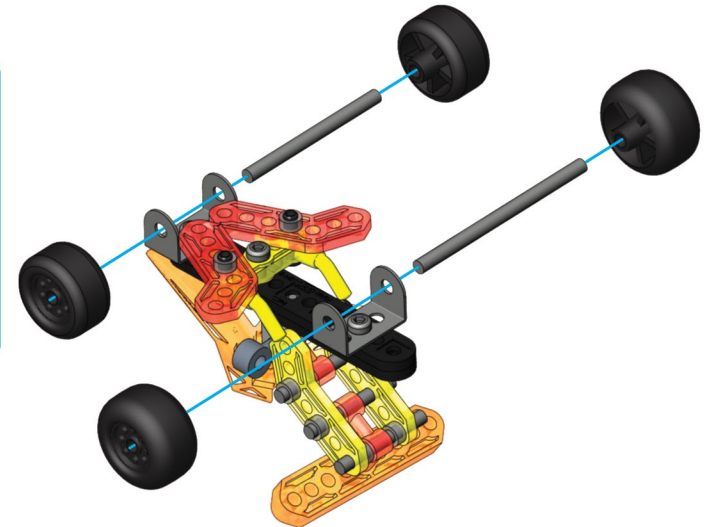

6

- 60mm 2 1/2" A117 (0016A) X1
- 50mm 2" A017 (0017) X1
- A502 (0187K) X2
- A007 (0187J) X2