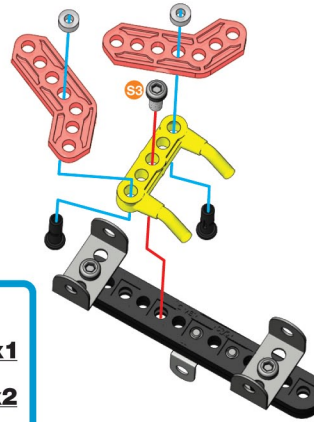

2

- B017 X1
- A260 (0260I) X2
- A259 (0059C) X2
- A421 (0260D) X2
- S3 12mm 1/2" A411 (0111A) X1

3

- A120 (0120E) X1
- A423 (0260F) X1