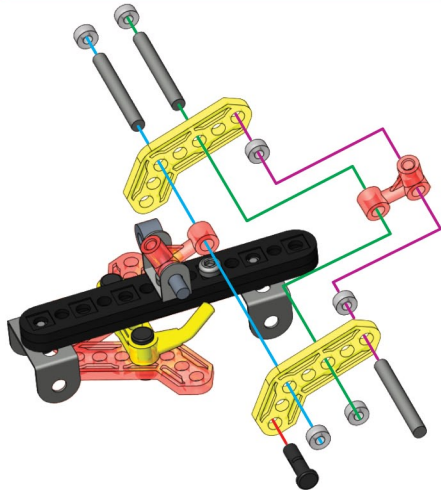

4

- 32mm 1 1/8" A518 (0018C) X3
- A423 (0260F) X1
- A260 (0260I) X2
- A259 (0059C) X6
- A421 (0260D) X1