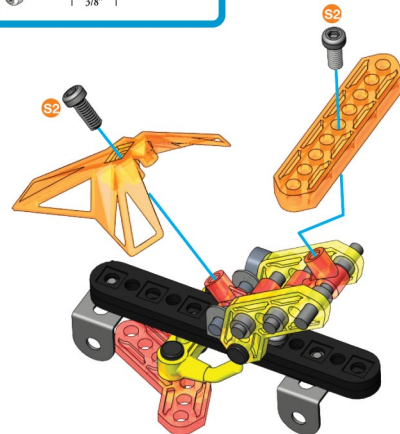

5

- C516 X1
- B051 X1
- S2 9,5mm 3/8" A511 (0111C) X2