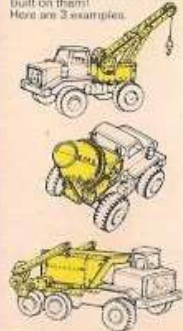

MOGUL STEEL TOYS

A Mogul plus that no other steel toy can boast.