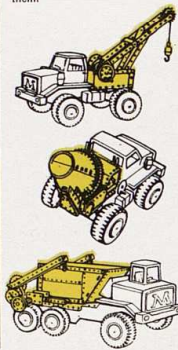

MOGUL STEEL TOYS

A Mogul plus that no other steel toy can boast.

MOGUL™

STEEL TOYS

New from **MECCANO**

The company with 70 years experience in British Steel Toys.

MOGUL STEEL TOYS

A Mogul plus that no other steel toy can boast.

MOGUL

STEEL TOYS